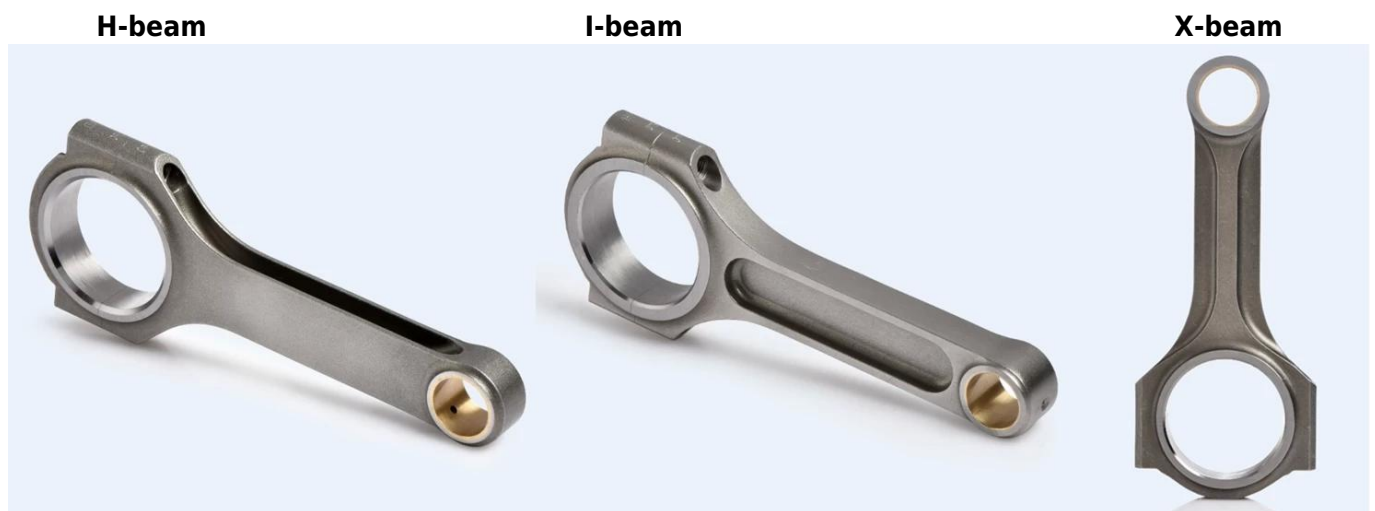

# Forged 4340 Connecting Rod For Honda K24 K24a Main Sizes

Brand: Hurricane	
Center to Center Length: 151.99mm/5.984"	
Big End Bore Diameter: 51.006mm/2.008"	
Big End Width: 19.8mm/0.780"	
Small End Bore Diameter: 22.015mm /0.867"	
Small End Width: 19.8mm/0.780"	
Beam Style: X-beam	

## Honda / Acura K Series K24 Connecting Rods More Details

Connecting Rod Bolt Diameter	3/8 "
Approximate Connecting Rod Weight	~
Advertised Horsepower Rating	700hp
Package	4 pieces per set
Material	Forged 4340 steel
Connecting Rod Finish	Shot-peened, Polished
Pin	Bronze wrist pin bushings
Wrist Pin Style	Floating
Cap Retention Style	Cap screw
Weight Matched Set	Yes Balanced +/- 1g
Magnafluxed	Yes
Private Label	Yes ,available
Custom design	Yes, accept

## Connecting Rods for the Honda / Acura K24A, K24 Engine's Description

Hurricane Speed and Performance X beam Forged 4340 Connecting Rod For Honda K24 K24a is a good choice for engine builders of high horsepower race applications for many years. Per rod fully honed to reach tight tolerance, per set rods built with high strength to hold 700hp race engines.

#### **Honda K Series K24 Connecting Rods Features:**

Fully CNC-Machined from E4340 Chrome-moly forging  
Heat-treated HRC:34-38  
Full coverage shotpeened  
End-to-end balanced in sets  
ARP 2000 bolts rated at 220,000 psi tensile strength  
Aluminum-bronze wrist pin bushings