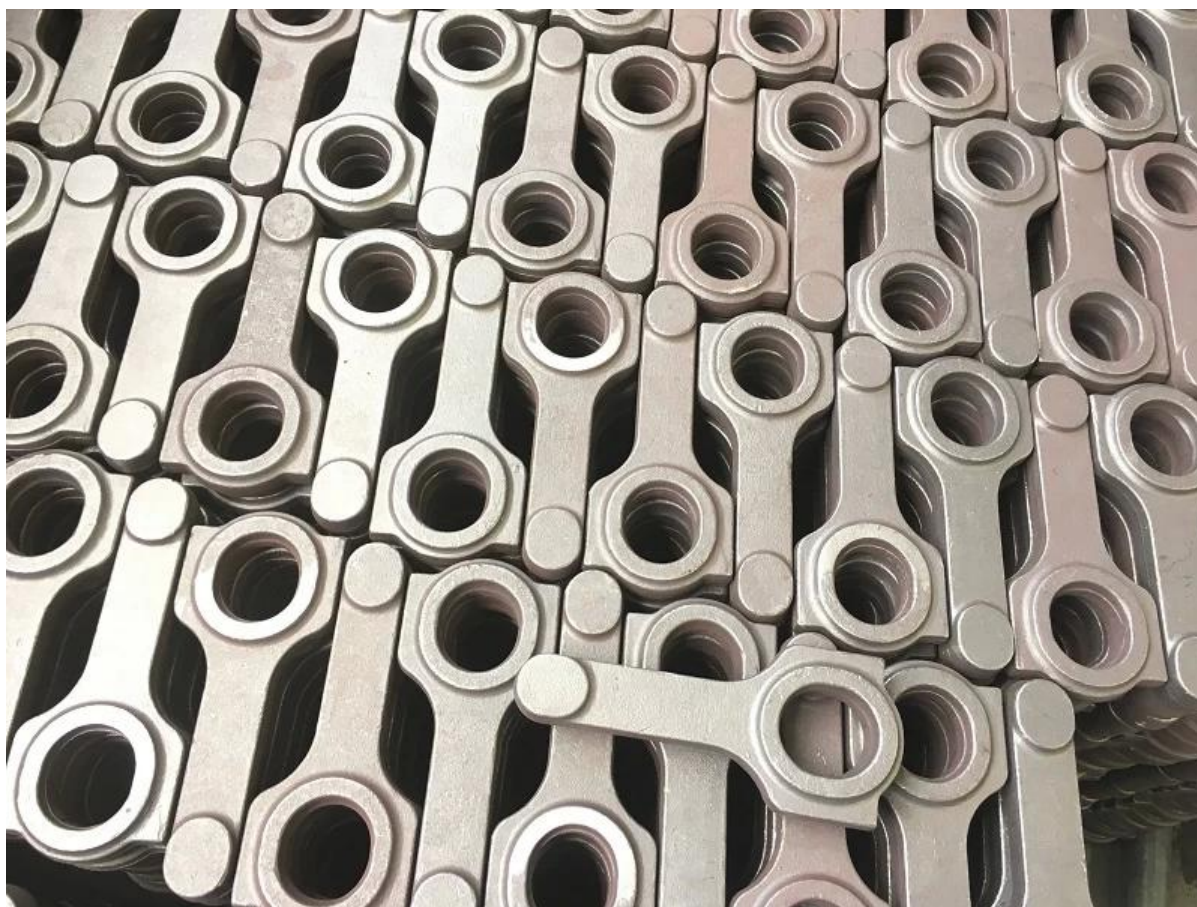

bushings, balance weight held to +/- 1 gram per set. Also perfectly fits for Opel Vauxhall Calibra Astra 2.0L C20XE C20LET Z20LET Y20LET VX220 engines.

Note: Hurricane 4340 forgings/blanks

If you prefer H beam connecting rod design for Opel/Vauxhall C20XE 2.0 Ltr 16V engine application, [click here to view H beam connecting rods for Vauxhall Opel C20LET/Z20LET/C20XE 2.0L, 21mm wrist pin](#). Hurricane also supply performance forged 4032 piston for Opel C20XE engine, Please check our product page: [Forged pistons for the Vauxhall Opel C20XE 2.0ltr 16v engine, 86.5mm Pistons](#)

Opel Vauxhall C20XE I beam conrods Package

Hurricane connecting rods are shipping by FedEx, DHL, TNT air-express, it is very fast and safe. delivery time around 3-7 days for most countries. for large quantity, we also provide shipping by sea services.